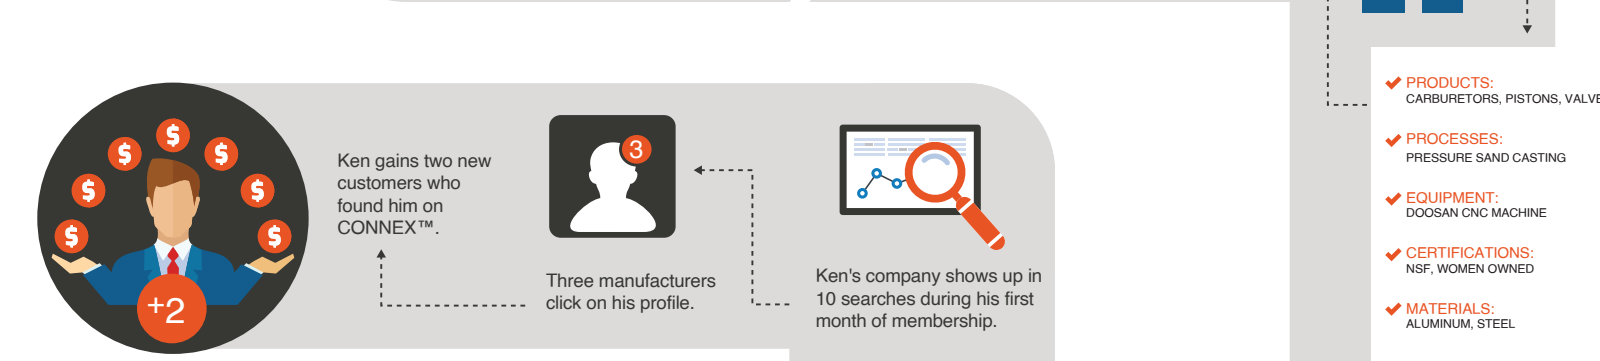

HOW CONNEX™ MICHIGAN WORKS

BE LIKE KEN.
Sign up for your free
CONNEX™ Michigan account.
The-Center.org/CONNEX

- ✓ **PRODUCTS:** CARBURETORS, PISTONS, VALVES
- ✓ **PROCESSES:** PRESSURE SAND CASTING
- ✓ **EQUIPMENT:** DOOSAN CNC MACHINE
- ✓ **CERTIFICATIONS:** NSF, WOMEN OWNED
- ✓ **MATERIALS:** ALUMINUM, STEEL