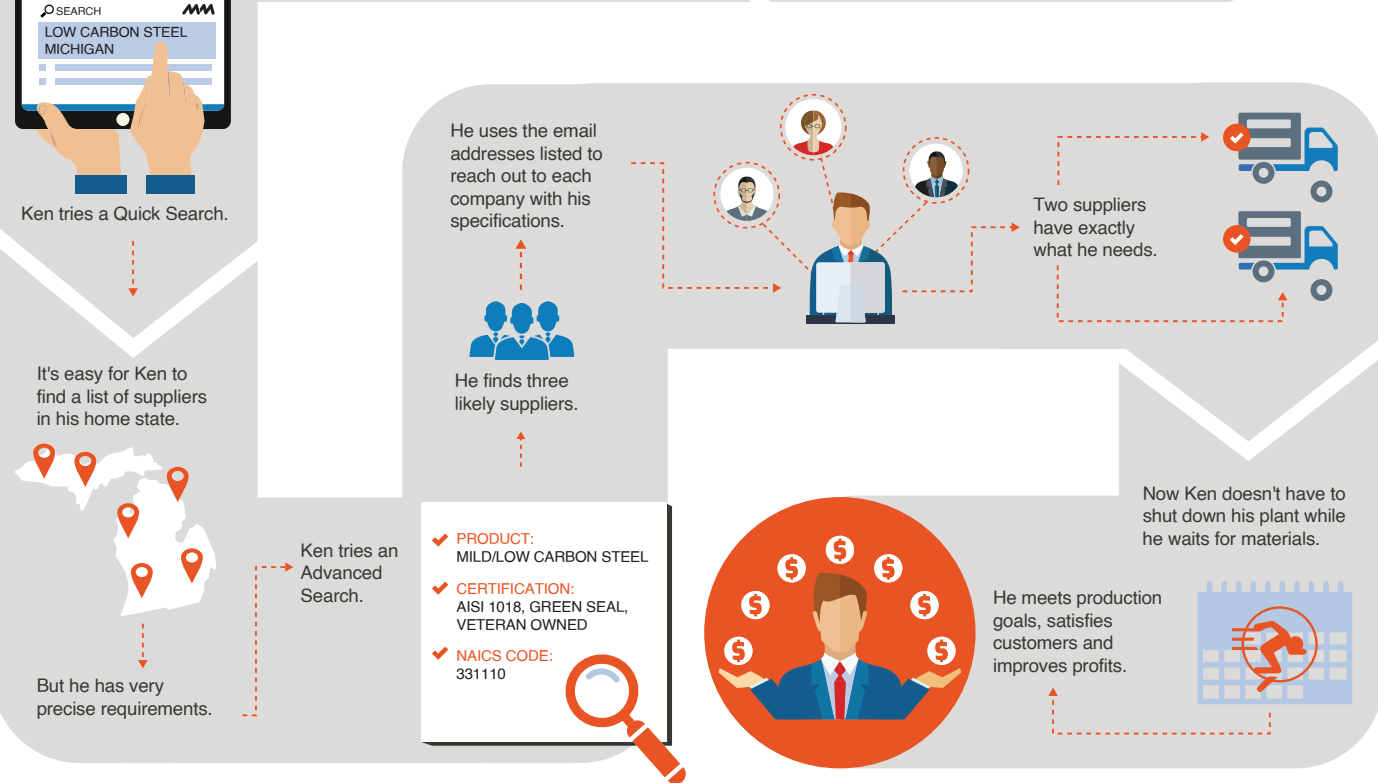

HOW CONNEX™ MICHIGAN WORKS

BE LIKE KEN.
Sign up for your free
CONNEX™ Michigan account.
The-Center.org/CONNEX

- ✓ **PRODUCTS:** CARBURETORS, PISTONS, VALVES
- ✓ **PROCESSES:** PRESSURE SAND CASTING
- ✓ **EQUIPMENT:** DOOSAN CNC MACHINE
- ✓ **CERTIFICATIONS:** NSF, WOMEN OWNED
- ✓ **MATERIALS:** ALUMINUM, STEEL

- He adds additional information:
- ✉ Email
 - 📍 Address
 - 🔑 Key contacts
 - 📄 NAICS and SIC codes
 - 🌐 Website
 - 📦 Product images
 - 🎥 Videos