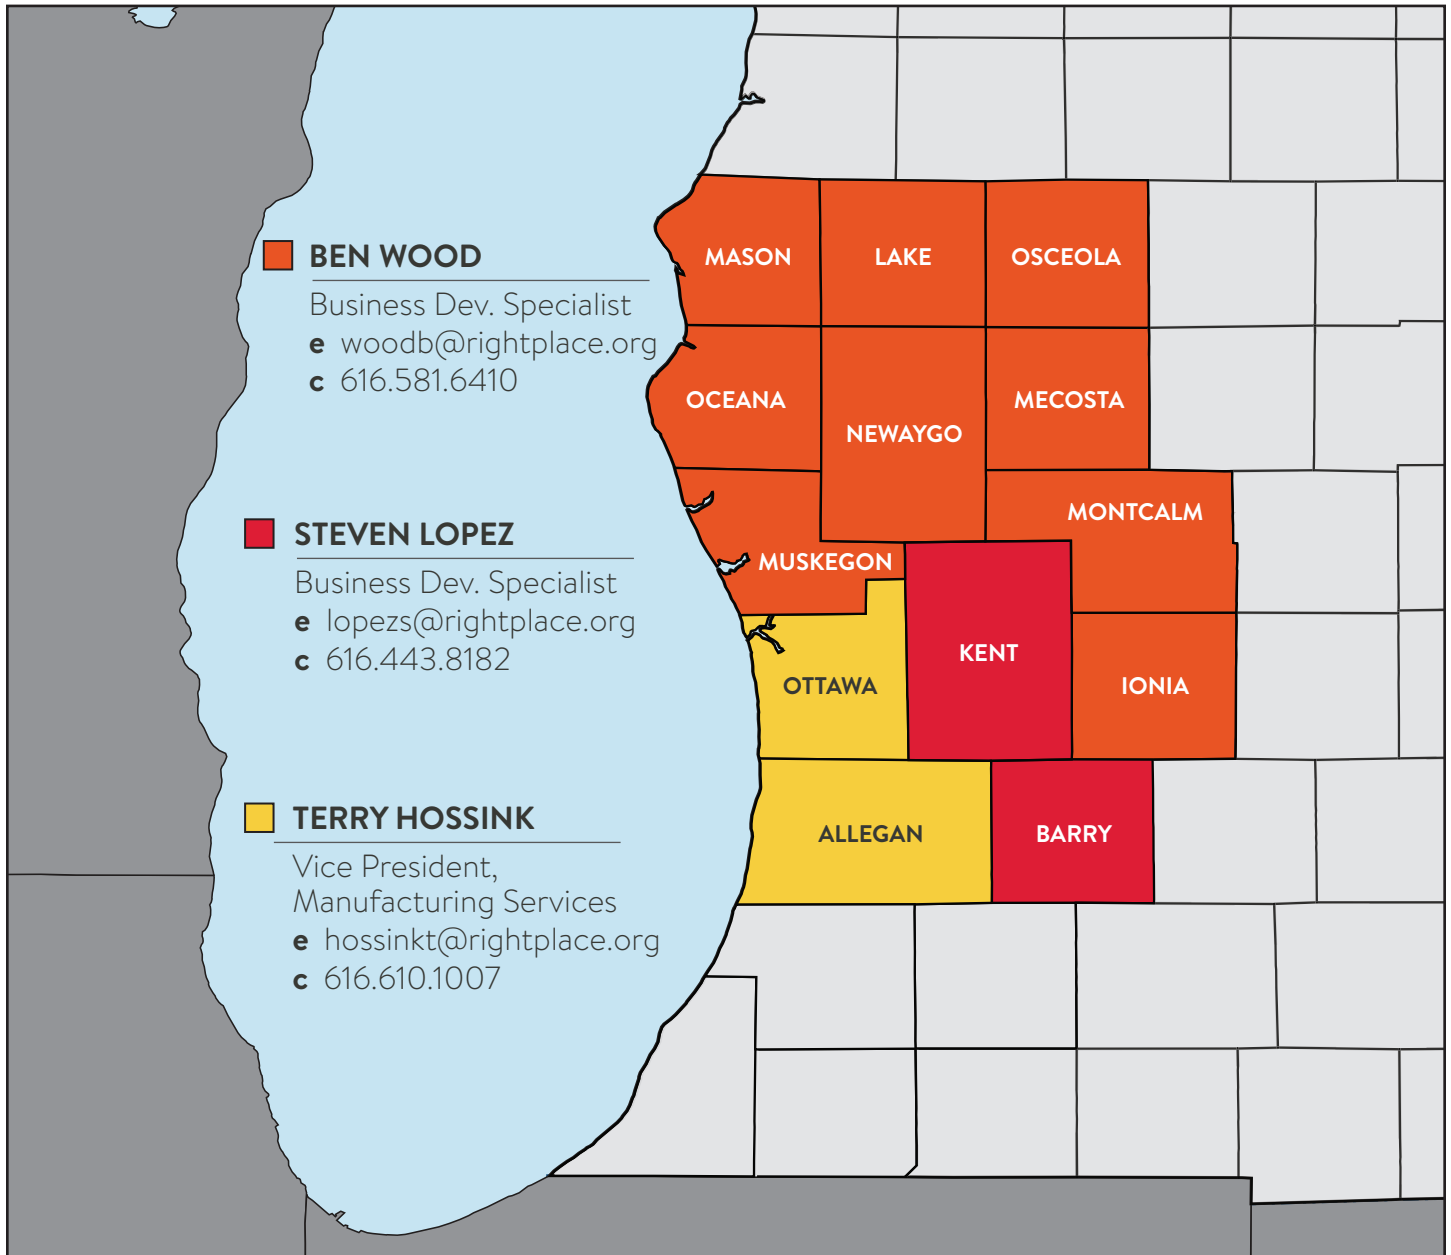

THE CENTER-WEST

SERVICE AREA

13-County
West Michigan Region

The Center-West-West Michigan Regional Office
C/O THE RIGHT PLACE, INC.
125 Ottawa Ave. NW, Suite 450
Grand Rapids, MI 49503-2837
p 616.301.6247
f 616.771.0555
e thecenter@rightplace.org
w www.thecenterwest.org